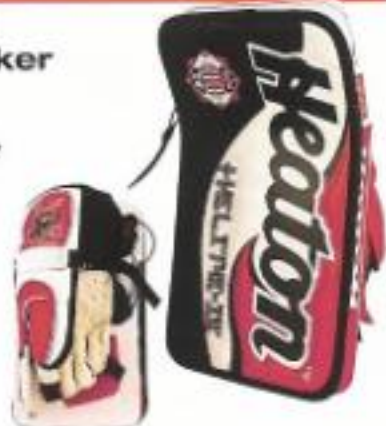

► Professional Catchers and Blockers

Heaton™

GM 6100 HELITE 4 GATEKEEPER Catcher

- Molded Gatekeeper graphics
- Molded catching surface
- Molded deflector on blocking surface
- Deep T-pocket plus
- Colors: New Jersey, Boston, Toronto, Montreal
- Some custom colors available
- SIZES: small, medium and large
- Regular or Full Right

$252 US
$354 CAN

GB 6100 HELITE 4 GATEKEEPER Blocker

- Molded Gatekeeper graphics
- Two piece moulded thumb
- Full Size Molded Wave Deflector
- Colors: New Jersey, Toronto, Boston, Montreal
- Some custom colors available
- Regular or Full Right

$161 US
$225 CAN

GM 6700 HELITE 5 PRO Catcher

- Clarino® and Nylon construction
- Flexible back wrist system
- Molded foam cuff deflector
- Colors: Montreal, Boston, Chicago, Toronto
- Some custom colors available
- Sizes: medium and large
- Regular or Full Right

$252 US
$354 CAN

GB 6700 HELITE 5 PRO Blocker

- Molded Clarino® face
- Inside short cuff for better stick handling
- Added side blocking surface
- Colors: Montreal, Boston, Chicago, Toronto
- Some custom colors available
- Regular or Full Right

$161 US
$225 CAN

GM 3700 HELITE 5 JUNIOR PRO Catcher

- Drilex lined finger stalls
- Deep T-Plus Pocket
- Colors: Boston, Chicago, Montreal, Toronto
- Regular or Full Right Available

$187 US
$262 CAN

GB 3700 HELITE 5 JUNIOR PRO Blocker

- Full size wave deflector
- Molded thumb
- Colors: Boston, Chicago, Montreal, Toronto
- Regular or Full Right

$119 US
$165 CAN