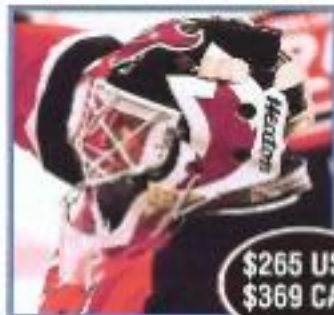

$265 US
$369 CAN