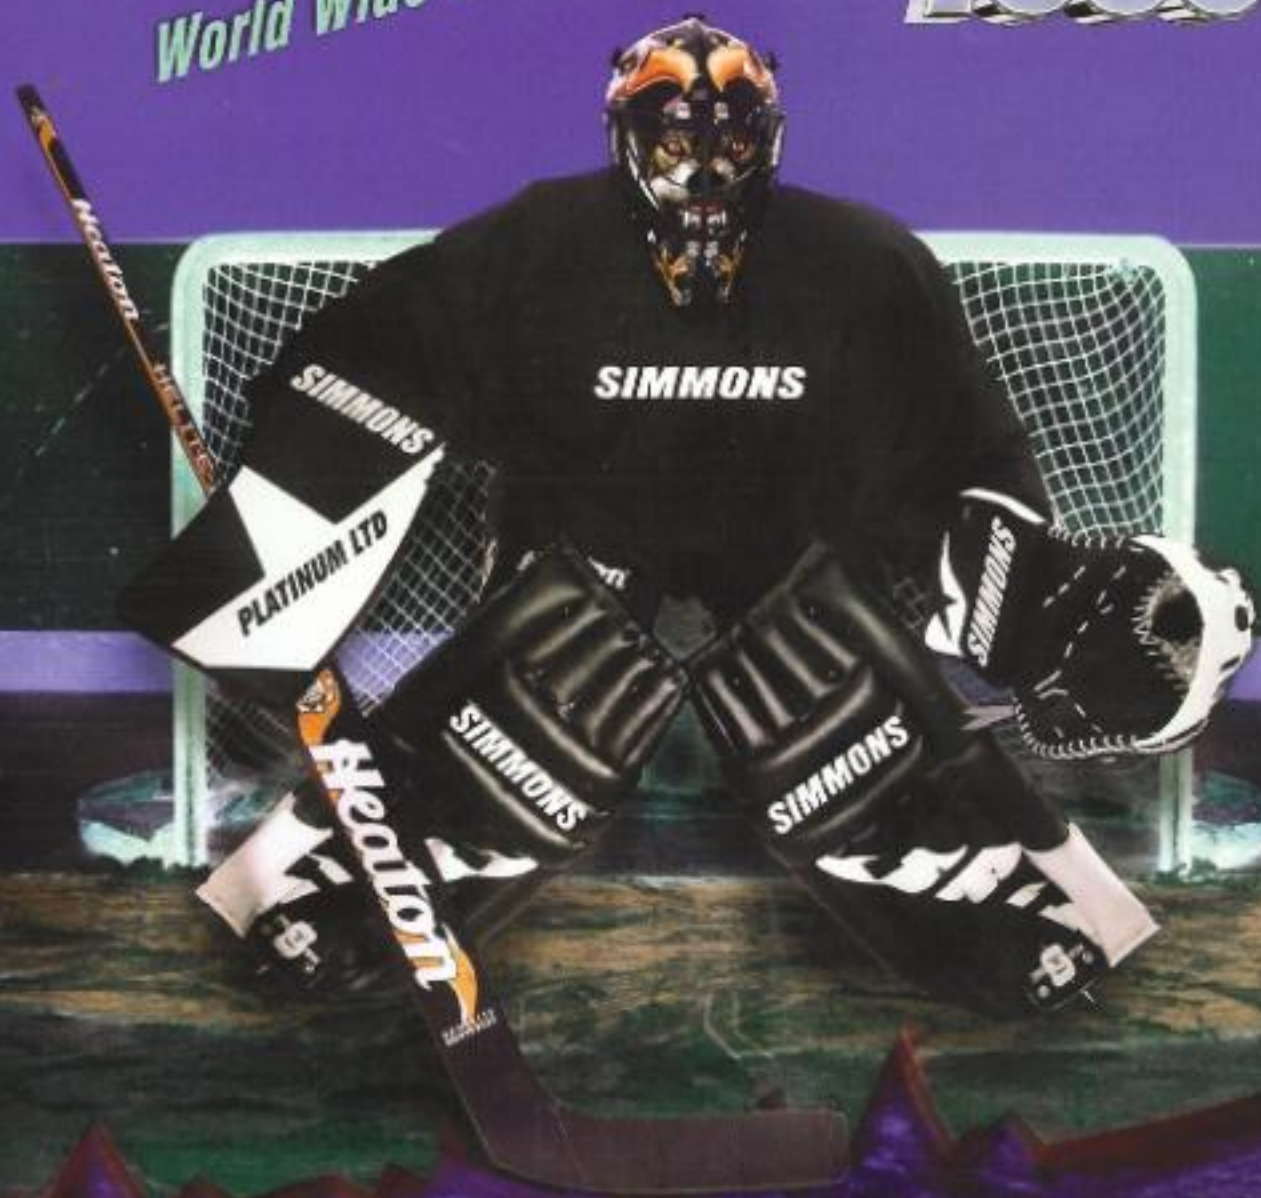

SIMMONS

World Wide Goalie Equipment Specialists

1998

EXTREME PERFORMANCE

▶ Stock Paint Program

\$299 US

\$399 CAN

HECC or CSA ONLY