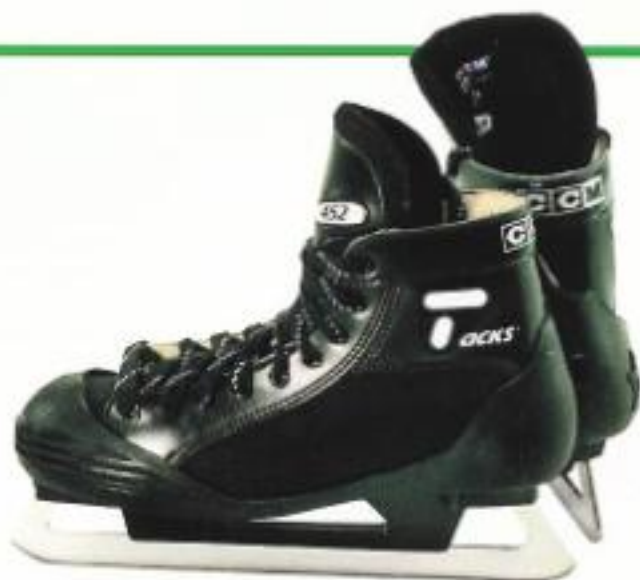

CCM

CCM 452 Goal Tacks

- Fullgrain leather uppers improves fit and increases durability
- Aquiline lining increases durability
- Protectall goalshell provides medial protection
- Sizes: mens 6-12 (full and half sizes)
  boys 3-5 1/2 (full and half sizes)
- Widths: D

452 SR
$189 US
$265 CAN

452 JR
$149 US
$205 CAN