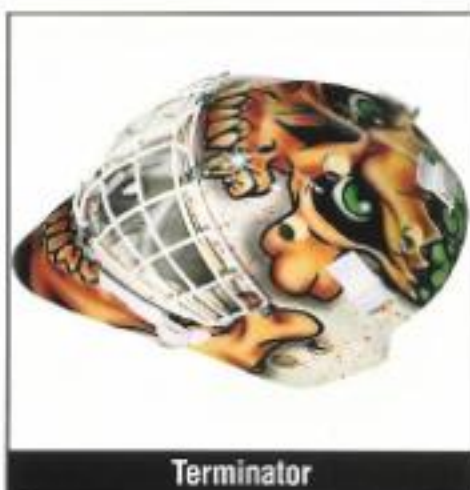

Base Colors: (Black, White, Red or Blue)

Price Includes Mask

Simmons PM1000 SR/JR

Simmons Pro System 1 SR

Cat's Eye Cage add

\$50US/\$65 CAN

Affordable Airbrushing At Its FINEST!

Double Eagle

Screaming Skull

Hawkeye

Scorched

The Predator

Panther

Abominable Snow Man

The Cat

Terminator

Custom Painting Available "Your Way" - \$275 US/ \$350 CAN (price does not include mask)

Professional Goal Masks

SIMMONS

Simmons ETS Classic Pro Stainless

- Full pro double bar **POLISHED** stainless steel Cat's Eye cage standard
- Unique in design and composition
- Multiple complete Kevlar® reinforced fiberglass layers
- Extended throat protection with no loss in visibility
- Exceptional peripheral vision
- Excellent fitting characteristics
- New dual density foam system
- Built-in adjustable sweat band
- Free carry bag
- Colors: black, white, blue or red
- Sizes: in Senior Only
- Also Available: Cages - black or white