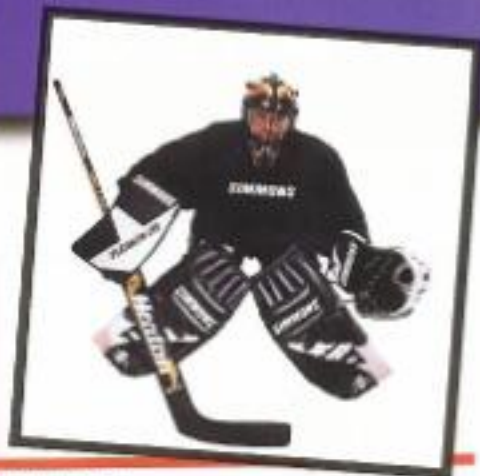

Professional Goal Pads

SIMMONS

SIMMONS PRO SYSTEM 1

• **THIS IS BY FAR ONE OF THE FINEST PADS OFFERED IN 1998!**

- Totally hand constructed - **ABSOLUTELY NO SHORT CUTS**
- Jenrino® leather construction
- Built-in adjustable HD foam reinforced thigh guard
- Full inside/outside cushion foamed lined - high density calf & knee protection
- Deep leg and boot set for maximum pad stability
- Full wrap around - hand stuffed knee rolls - maximizes knee flexibility
- Hand stuffed shin rolls for maximum rebound control
- Double continuous 5 hole cheater rolls
- Pillowed stabilizing knee cradle
- Ballistic toe plate - protects upper foot
- Two strap lock down
- Toe bridge - lace standard
- Colors: Base NHL colors available
- Sizes: 30 inch to 36 inch

**$649 US
$869 CAN**

NEW FOR '98

PRO
SYSTEM
1

HANDMADE
IN CANADA