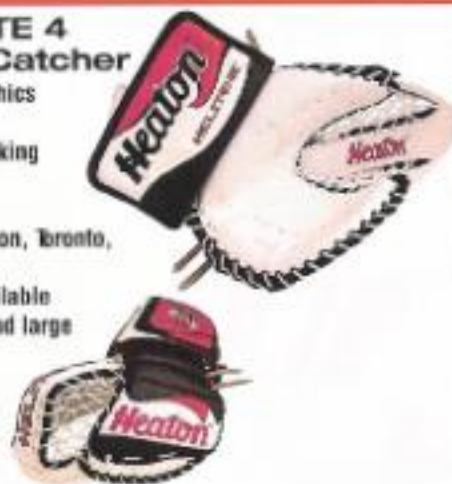

► Professional Catchers and Blockers

Heaton™

GM 6100 HELITE 4 GATEKEEPER Catcher

- Molded Gatekeeper graphics
- Molded catching surface
- Molded deflector on blocking surface
- Deep T-pocket plus
- Colors: New Jersey, Boston, Toronto, Montreal
- Some custom colors available
- SIZES: small, medium and large
- Regular or Full Right

$252 US
$354 CAN

GB 6100 HELITE 4 GATEKEEPER Blocker

- Molded Gatekeeper graphics
- Two piece moulded thumb
- Full Size Molded Wave Deflector
- Colors: New Jersey, Toronto, Boston, Montreal
- Some custom colors available
- Regular or Full Right

$161 US
$225 CAN