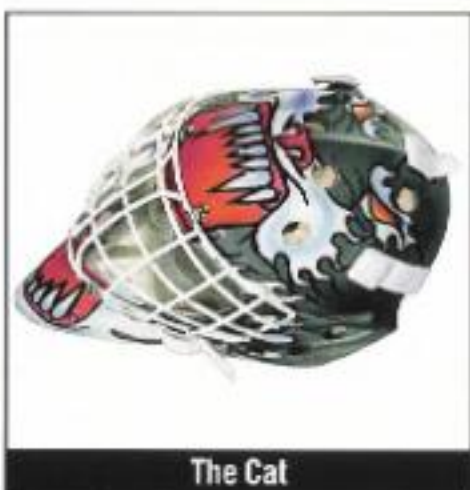

Screaming Skull

Hawkeye

Scorched

The Predator

Panther

Abominable Snow Man

The Cat

Terminator

Custom Painting Available "Your Way" - \$275 US/ \$350 CAN (price does not include mask)

Professional Goal Masks

SIMMONS

Simmons ETS Classic Pro Stainless

- Full pro double bar **POLISHED** stainless steel Cat's Eye cage standard
- Unique in design and composition
- Multiple complete Kevlar® reinforced fiberglass layers
- Extended throat protection with no loss in visibility
- Exceptional peripheral vision
- Excellent fitting characteristics
- New dual density foam system
- Built-in adjustable sweat band
- Free carry bag
- Colors: black, white, blue or red
- Sizes: in Senior Only
- Also Available: Cages - black or white