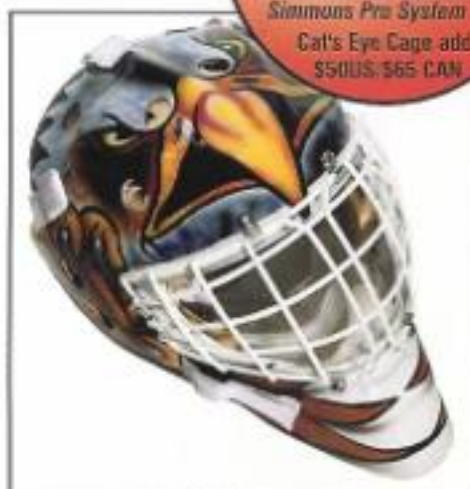

Base Colors: (Black, White, Red or Blue)

Price Includes Mask

Simmons PM1000 SR/JR

Simmons Pro System 1 SR

Cat's Eye Cage add

\$50US/\$65 CAN

Affordable Airbrushing At Its FINEST!

Double Eagle

Screaming Skull

Hawkeye

Scorched

The Predator

Panther

Abominable Snow Man

The Cat

Terminator

Custom Painting Available "Your Way" - \$275 US/ \$350 CAN (price does not include mask)

Professional Goal Masks

SIMMONS

Simmons ETS Classic Pro Stainless

- Full pro double bar **POLISHED** stainless steel Cat's Eye cage standard
- Unique in design and composition
- Multiple complete Kevlar® reinforced fiberglass layers
- Extended throat protection with no loss in visibility
- Exceptional peripheral vision
- Excellent fitting characteristics
- New dual density foam system
- Built-in adjustable sweat band
- Free carry bag
- Colors: black, white, blue or red
- Sizes: in Senior Only
- Also Available: Cages - black or white