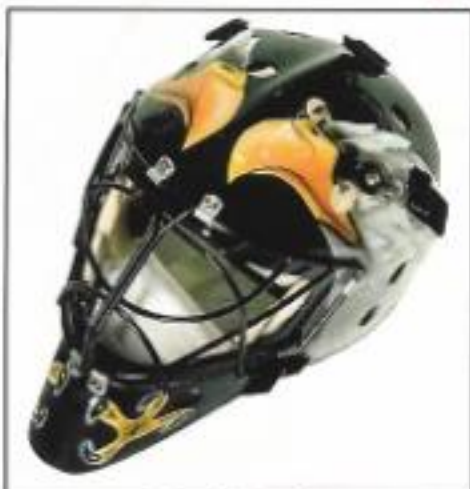

Base Colors: (Black, White, Red or Blue)

Price Includes Mask

Simmons PM1000 SR/JR

Simmons Pro System 1 SR

Cat's Eye Cage add

\$50US/\$65 CAN

Affordable Airbrushing At Its FINEST!

Double Eagle